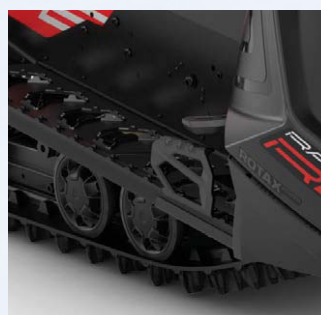

N SIDE SUPPORT FOT KIT

860201876 • 1 090 NOK